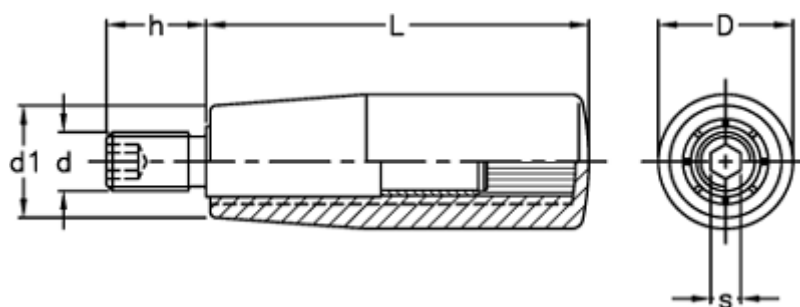

Data Sheet

Article number: 2304024951

Description: E+G Revolving handle
I.601/65+x-M8

Measures

D	= 23
d1	= 19
d 6g	= M8
h	= 15
L	= 65
s	= 4